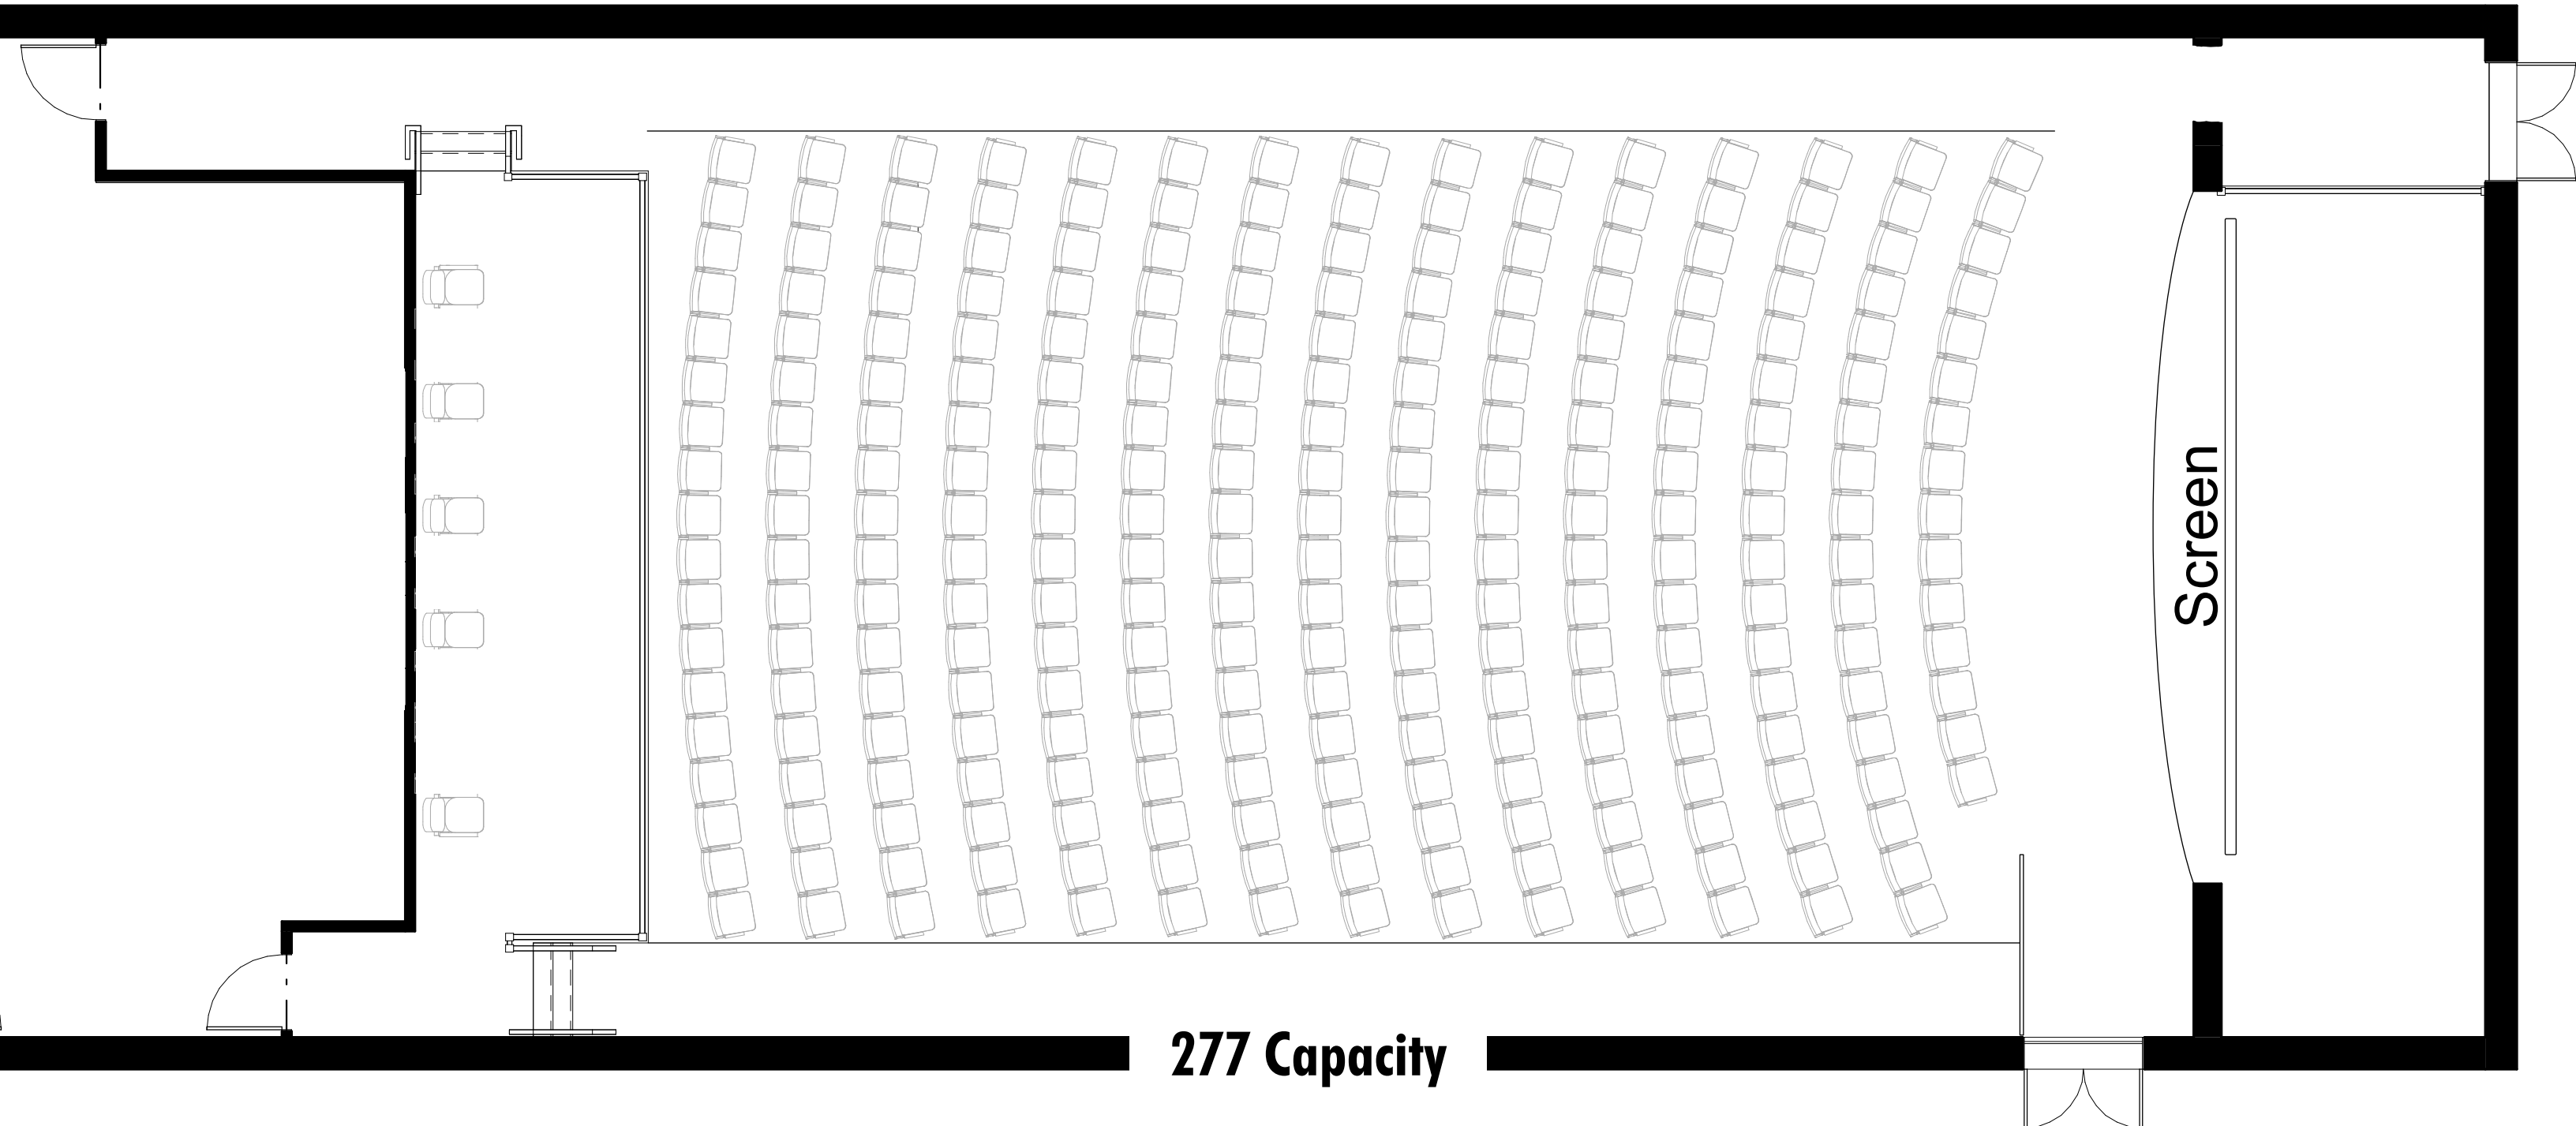

Seating Plan

277 Capacity

(905) 545 - 8888

• www.playhousecinema.ca